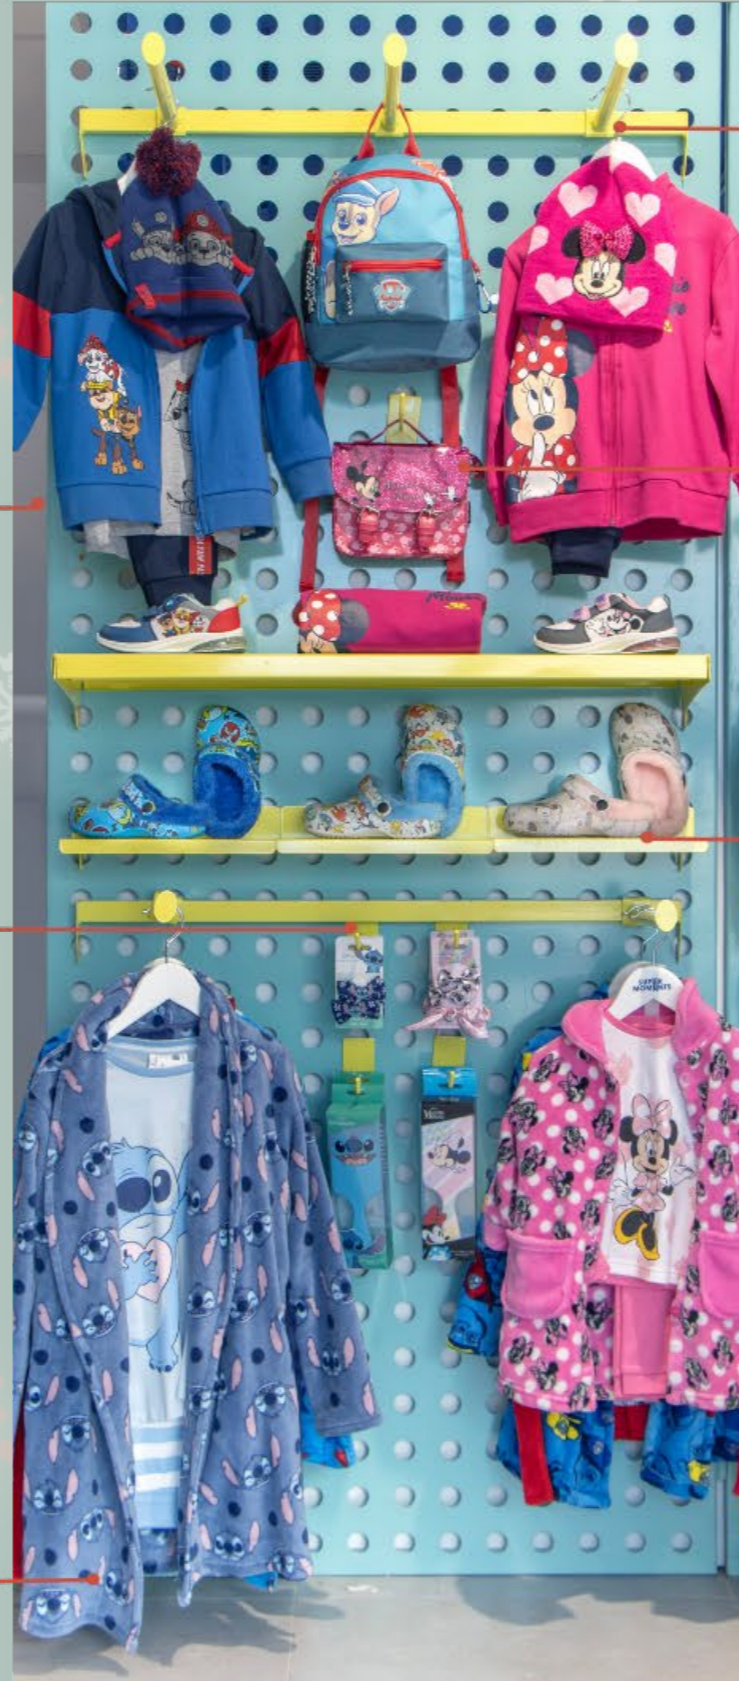

Xmas implantation

TRACKSUIT
PAW PATROL
ref. 2900000116

TRACKSUIT
MINNIE
ref. 2900000720

HAT
PAW PATROL
ref. 2200009637

HAT
MINNIE
ref. 2200007968

BACKPACK TREKKING
PAW PATROL
ref. 2100004250

HANDBAG
MINNIE
ref. 2100002889