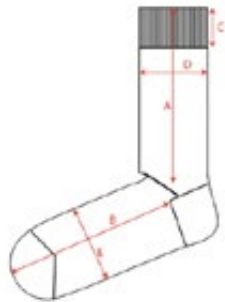

WINTER 2022 | 220

GIFT PACK BOX
ASSORTED x3 SOCKS

COMPOSITION:

86% COTTON, 12% POLIAMIDA, 2% ELASTAN

	SIZE EUR	needle count	B foot length, cm	A leg length, cm	C cuff height, cm	D welt width, cm
WOMEN SIZE	35-41	168N	18	22	5	8,5
MEN SIZE	40-46	168 N	21	23	5	8,5
	tolerance		+/- 1.0	+/- 1.0	+/- 0.5	+/- 0,5

PACKAGING:

GIFT PACK: BOX

PACKING:

OUTER
16 pcs

SOCKS

ADULT	SIZE	UNIQUE SIZE: 35/41		
	PACK	16 PCS		
	SIZE	UNIQUE SIZE: 40/46		
	PACK	16 PCS		

ADULT	SIZE	UNIQUE SIZE: 35/41		
	PACK	16 PCS		
	SIZE	UNIQUE SIZE: 40/46		
	PACK	16 PCS		

CALCETINES SOCKS

GIFT PACK BOX
ASSORTED x3 SOCKS

COMPOSITION:

86% COTTON, 12% POLIAMIDA, 2% ELASTAN

	SIZE EUR	needle count	B foot length, cm	A leg length, cm	C cuff height, cm	D welt width, cm
WOMEN SIZE	35-41	168N	18	22	5	8,5
MEN SIZE	40-46	168 N	21	23	5	8,5
	tolerancia		+/- 1.0	+/- 1.0	+/- 0.5	+/- 0.5