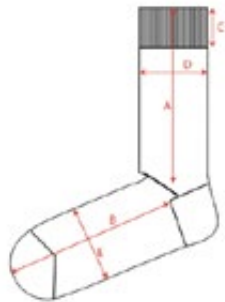

XS-S-
M-L-
XL-XXL
1,2,2,
2,2,1

PACK

10 PCS

2900000899

2900000900

2900000901

2900000902

CALCETINES SOCKS

WINTER 2022 | 220

GIFT PACK BOX
ASSORTED x3 SOCKS

COMPOSITION:

86% COTTON, 12% POLIAMIDA, 2% ELASTAN

	SIZE EUR	needle count	B foot length, cm	A leg length, cm	C cuff height, cm	D welt width, cm
WOMEN SIZE	35-41	168N	18	22	5	8,5
MEN SIZE	40-46	168 N	21	23	5	8,5
	tolerance		+/- 1.0	+/- 1.0	+/- 0.5	+/- 0,5