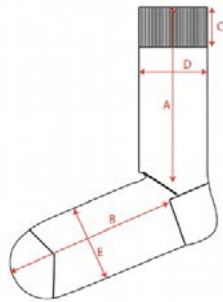

PACKAGING:

CASCADE BLISTER

PACKING:

INNER
12 pcs

OUTER
24 pcs

Water print
Estampado al agua

2200008898

for a better

	SIZE EUR	needle count	B foot length, cm	A leg length, cm	C cuff height, cm	D welt width, cm
WOMEN SIZE	35-41	168N	18	22	5	8,5
MEN SIZE	40-46	168 N	21	23	5	8,5
	tolerance		+/- 1.0	+/- 1.0	+/- 0.5	+/- 0.5