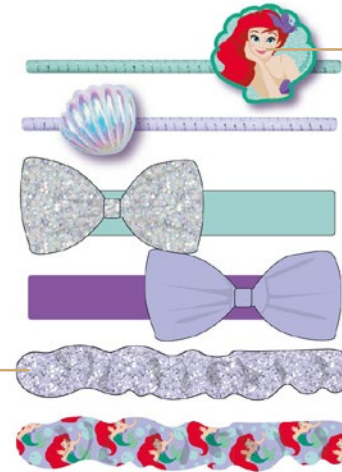

6 coleteros elásticos. No contiene
piezas metálicas en la trasera.
6 colored hair ties. It does not
contain metal parts on the back.

2 abalorios decorativos.
Two decorative charms