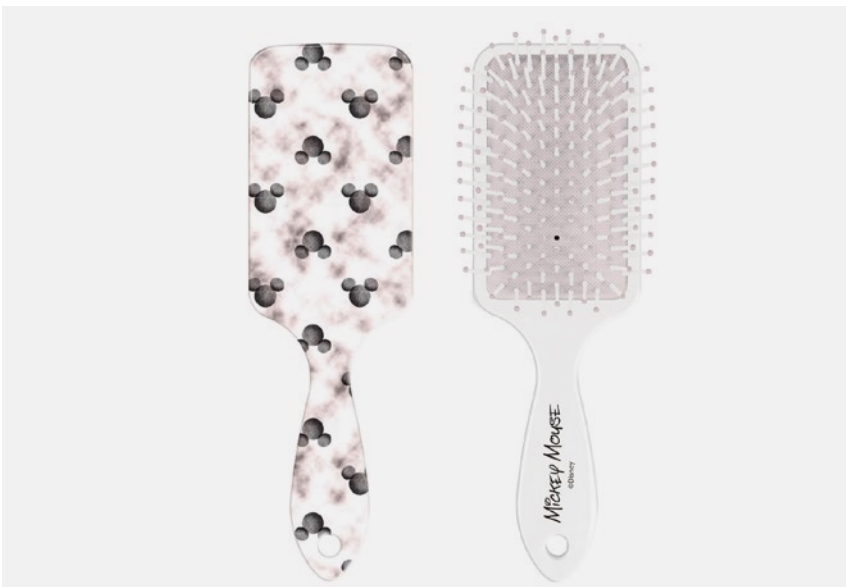

F.R.I.E.N.D.S

Wonder Woman

ADULT	SIZE	26 x 6 CM
	ASSORTMENT	6-6 6-6
	PACK	1/4 PCS

ADULT

HAIR BRUSHES

Mickey
MOUSE
An American
Classic

Mickey
MOUSE
An American
Classic

Mickey
MOUSE
An American
Classic

CEPILLO RECTANGULAR RECTANGULAR HAIR BRUSH

PACK x 4 DESIGNS

ADULT SIZE

Almohadilla acolchada premium con puas.
Premium soft pad with tooth.

COMPOSITION:
100% plastic ABS

MEASURES:
7 X 22 X 3 CM

PACKAGING:
WINDOW BOX: 7,6 x 22,5 x 3,5 CM

PACKING:

INNER
1 pcs

OUTER
2 pcs

Impresión en todo el frontal
Full print on frontal.

2500001856 - PACK x24 HAIRBRUSH MICKEY & MINNIE
 PACK x24 CEPILLOS MICKEY & MINNIE

Minnie Mouse

MICKEY
MOUSE

ADULT	SIZE	7 x 45 x 4 CM
	ASSORT- MENT	6-6 6-6
	PACK	1/2 PCS

2500001858 - PACK x24 HAIRBRUSH FRIENDS & WONDER WOMAN
 PACK x24 CEPILLOS WARNER

ADULT	SIZE	7 x 45 x 4 CM
	ASSORTMENT	6-6 6-6
	PACK	1/2 PCS

2500002021 - PACK x24 HAIRBRUSH MANDALORIAN
 PACK x24 CEPILLOS MANDALORIAN