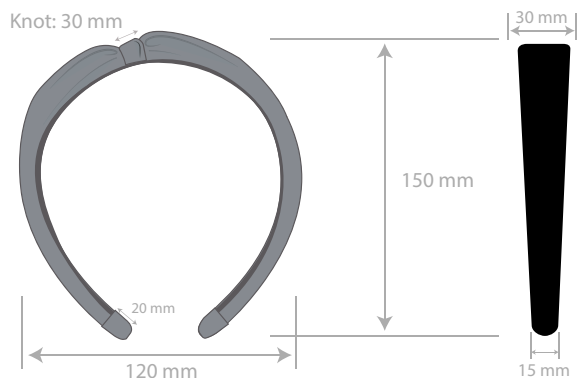

KID SIZE

COMPOSITION:

100% polyester

MEASURES:

HAIR BAND: 12 x 15 CM

WASHING CARE INSTRUCTIONS:

	Lavado a mano Hand wash
	No usar blanqueadores Not bleach products may be used.
	No secar en secadora. Do not tumble dry.
	No planchar Do not iron
	No lavar en seco. Do not Dryclean.