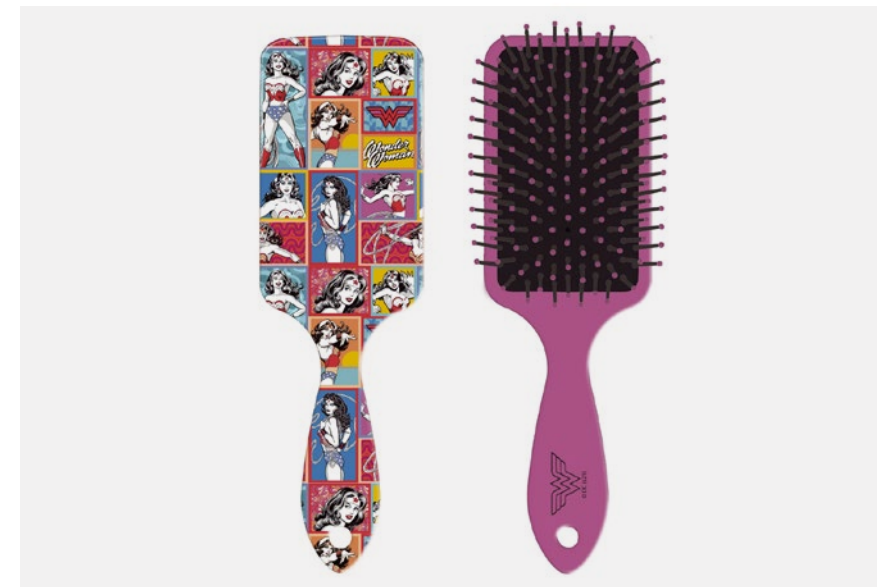

CEPILLO RECTANGULAR RECTANGULAR HAIR BRUSH

PACK x 4 DESIGNS

ADULT SIZE

Almohadilla acolchada premium con puas.
Premium soft pad with tooth.

COMPOSITION:
100% plastic ABS

MEASURES:
7 X 22 X 3 CM

PACKAGING:
WINDOW BOX: 7,6 x 22,5 x 3,5 CM

PACKING:

INNER
1 pcs

OUTER
2 pcs

Impresión en todo el frontal
Full print on frontal.

2500001856 - PACK x24 HAIRBRUSH MICKEY & MINNIE
 PACK x24 CEPILLOS MICKEY & MINNIE

Minnie Mouse

MICKEY
MOUSE

ADULT	SIZE	7 x 45 x 4 CM
	ASSORT- MENT	6-6 6-6
	PACK	1/2 PCS

2500001858 - PACK x24 HAIRBRUSH FRIENDS & WONDER WOMAN
 PACK x24 CEPILLOS WARNER

ADULT	SIZE	7 x 45 x 4 CM
	ASSORTMENT	6-6 6-6
	PACK	1/2 PCS

2500002021 - PACK x24 HAIRBRUSH MANDALORIAN
 PACK x24 CEPILLOS MANDALORIAN