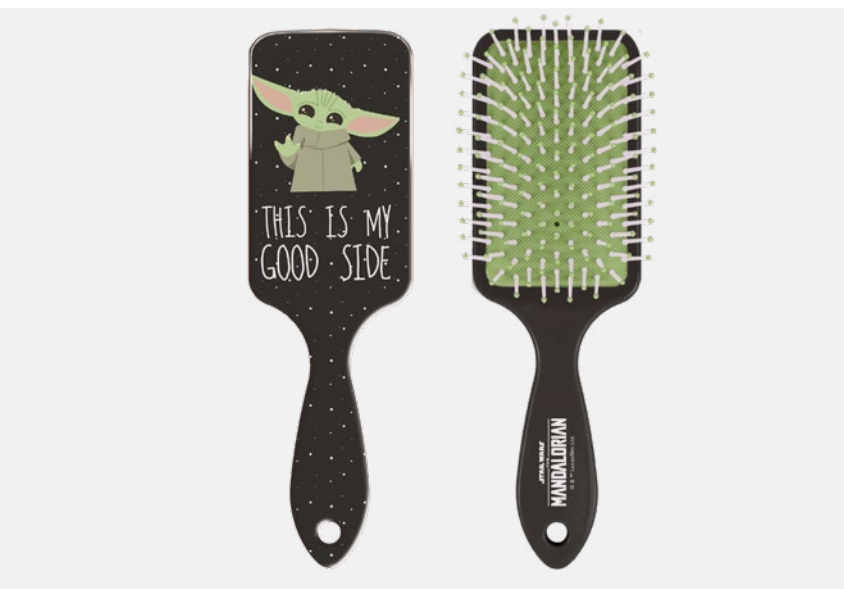

PACKING:

INNER
1 pcs

OUTER
2 pcs

Impresión en todo el frontal
Full print on frontal.

2500001856 - PACK x24 HAIRBRUSH MICKEY & MINNIE
 PACK x24 CEPILLOS MICKEY & MINNIE

Minnie Mouse

MICKEY
MOUSE

ADULT	SIZE	7 x 45 x 4 CM
	ASSORT- MENT	6-6 6-6
	PACK	1/2 PCS

2500001858 - PACK x24 HAIRBRUSH FRIENDS & WONDER WOMAN
 PACK x24 CEPILLOS WARNER

ADULT	SIZE	7 x 45 x 4 CM
	ASSORTMENT	6-6 6-6
	PACK	1/2 PCS

2500002021 - PACK x24 HAIRBRUSH MANDALORIAN
 PACK x24 CEPILLOS MANDALORIAN

ADULT	SIZE	7 x 45 x 4 CM
	ASSORTMENT	6-6 6-6
	PACK	1/2 PCS

CEPILLO PREMIUM DESENREDO

DETANGLING PREMIUM BRUSH

PACK x 4 DESIGNS

ADULT SIZE

Puas especiales de diferentes longitudes perfectas para desenredar el cabello.
3 different length of flexible bristles for a better detangling.