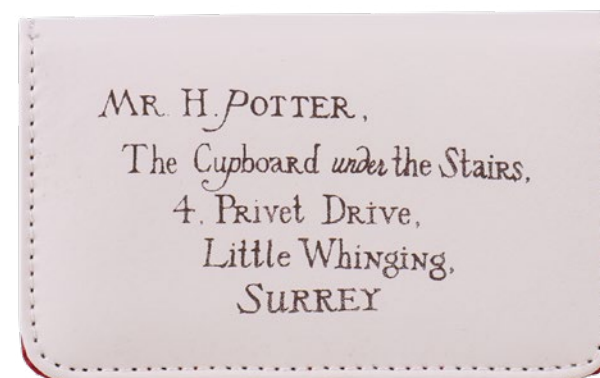

SET DE MANICURA

NAILCARE SET

COMPOSITION:

WOMEN TOILET BAG: 80% PVC 20% POLYESTER
ACCESSORIES: METAL

MEASURES:

12 x 9 x 2 CM

WASHING CARE INSTRUCTIONS:

	No lavar Do not wash
	No usar blanqueadores Not bleach products may be used.
	No secar en secadora. Do not tumble dry.
	No planchar Do not iron
	No lavar en seco. Do not Dryclean.

PACKAGING:

BOX

PACKING:

INNER
2 pcs

OUTER
12 pcs

Ref: 2500002330

2 / 12 pcs