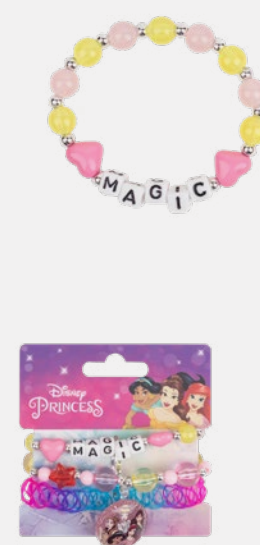

KIDS AND TWEEN

SIZE

8,5 x 9
CM

PACK

6 / 72
PCS

2500002199

2500002200

2500002201

2500002202

KIDS ACCESSORIES

COLLAR BISUTERÍA CON ABALORIOS

JEWELRY NECKLACE WITH CHARMS

KID SIZE

COMPOSITION:
100% PLASTIC

PACKAGING:
BLISTER: 7 x 15 CM

PACKING:

INNER
6 pcs

OUTER
72 pcs

Collar elástico con abalorios, fácil de colocar.
Elastic necklace with charms, easy to put on.

Abalorio con personaje.
Charm with character shape.

NECKLACE WITH CHARMS BLISTER

KIDS AND TWEEN	SIZE	10 x 11 CM
	PACK	6 / 72 PCS