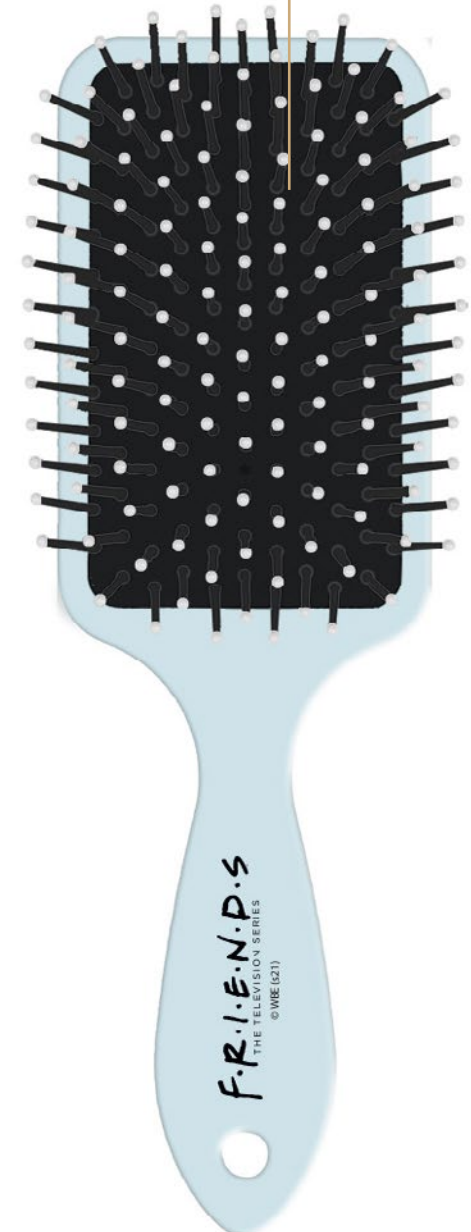

CEPILLO RECTANGULAR RECTANGULAR HAIR BRUSH

PACK x 4 DESIGNS

ADULT SIZE

Almohadilla acolchada premium con puas.
Premium soft pad with tooth.

COMPOSITION:
100% plastic ABS

MEASURES:
7 X 22 X 3 CM

PACKAGING:
WINDOW BOX: 7,6 x 22,5 x 3,5 CM

PACKING:

INNER
1 pcs

OUTER
2 pcs

Impresión en todo el frontal
Full print on frontal.

2500001856 - PACK x24 HAIRBRUSH MICKEY & MINNIE
 PACK x24 CEPILLOS MICKEY & MINNIE

Minnie Mouse

MICKEY
MOUSE

ADULT	SIZE	7 x 45 x 4 CM
	ASSORT- MENT	6-6 6-6
	PACK	1/2 PCS

2500001858 - PACK x24 HAIRBRUSH FRIENDS & WONDER WOMAN
 PACK x24 CEPILLOS WARNER

ADULT	SIZE	7 x 45 x 4 CM
	ASSORTMENT	6-6 6-6
	PACK	1/2 PCS

2500002021 - PACK x24 HAIRBRUSH MANDALORIAN
 PACK x24 CEPILLOS MANDALORIAN