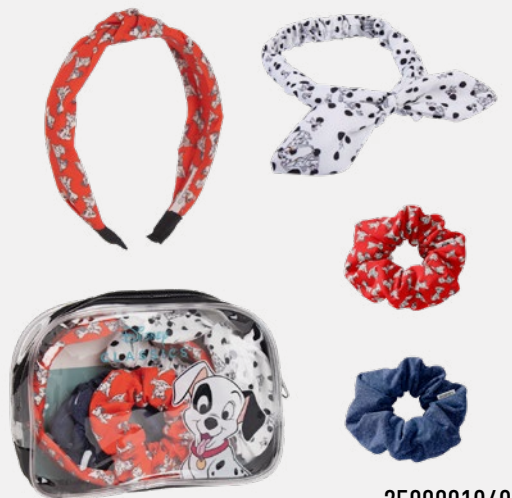

TOILET BAG SET HAIR ACCESSORIES TOILET BAG + HAIR BAND + BANDANA + SCRUNCHIES

KIDS AND TWEEN

SIZE
22 x 16 x
6 CM

PACK
6 / 48
PCS

2500001949