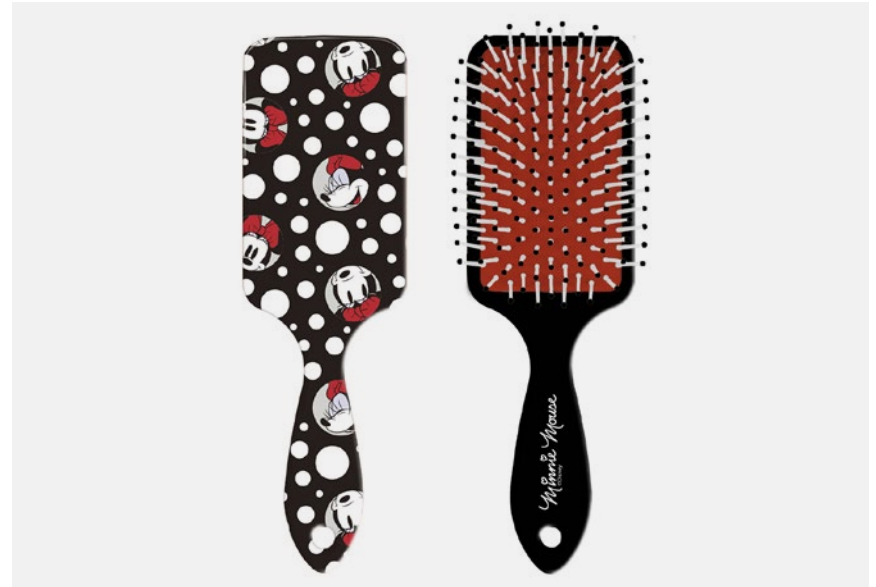

CEPILLO RECTANGULAR RECTANGULAR HAIR BRUSH

PACK x 4 DESIGNS

ADULT SIZE

Almohadilla acolchada premium con puas.
Premium soft pad with tooth.

COMPOSITION:
100% plastic ABS

MEASURES:
7 X 22 X 3 CM

PACKAGING:
WINDOW BOX: 7,6 x 22,5 x 3,5 CM

PACKING:

INNER
1 pcs

OUTER
2 pcs

Impresión en todo el frontal
Full print on frontal.

2500001856 - PACK x24 HAIRBRUSH MICKEY & MINNIE
 PACK x24 CEPILLOS MICKEY & MINNIE

Minnie Mouse

MICKEY
MOUSE

ADULT	SIZE	7 x 45 x 4 CM
	ASSORT- MENT	6-6 6-6
	PACK	1/2 PCS

2500001858 - PACK x24 HAIRBRUSH FRIENDS & WONDER WOMAN
 PACK x24 CEPILLOS WARNER

ADULT	SIZE	7 x 45 x 4 CM
	ASSORTMENT	6-6 6-6
	PACK	1/2 PCS

2500002021 - PACK x24 HAIRBRUSH MANDALORIAN
 PACK x24 CEPILLOS MANDALORIAN

ADULT	SIZE	7 x 45 x 4 CM
	ASSORTMENT	6-6 6-6
	PACK	1/2 PCS

CEPILLO PREMIUM DESENREDO

DETANGLING PREMIUM BRUSH

PACK x 4 DESIGNS

ADULT SIZE

Puas especiales de diferentes longitudes perfectas para desenredar el cabello.
3 different length of flexible bristles for a better detangling.