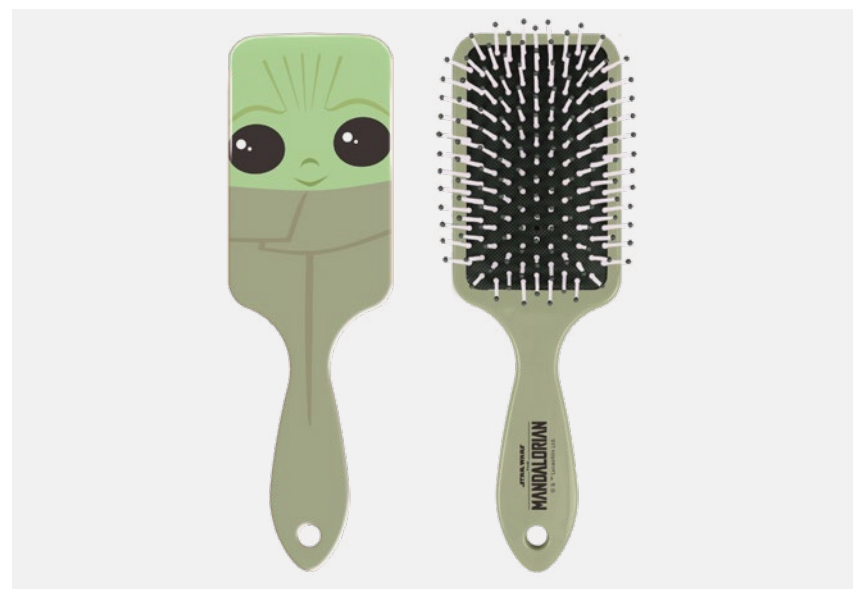

PACKING:

INNER
1 pcs

OUTER
2 pcs

Impresión en todo el frontal
Full print on frontal.

2500001856 - PACK x24 HAIRBRUSH MICKEY & MINNIE
 PACK x24 CEPILLOS MICKEY & MINNIE

Minnie Mouse

MICKEY
MOUSE

ADULT	SIZE	7 x 45 x 4 CM
	ASSORT- MENT	6-6 6-6
	PACK	1/2 PCS

2500001858 - PACK x24 HAIRBRUSH FRIENDS & WONDER WOMAN
 PACK x24 CEPILLOS WARNER

ADULT	SIZE	7 x 45 x 4 CM
	ASSORTMENT	6-6 6-6
	PACK	1/2 PCS

2500002021 - PACK x24 HAIRBRUSH MANDALORIAN
 PACK x24 CEPILLOS MANDALORIAN

ADULT	SIZE	7 x 45 x 4 CM
	ASSORTMENT	6-6 6-6
	PACK	1/2 PCS

CEPILLO PREMIUM DESENREDO

DETANGLING PREMIUM BRUSH

PACK x 4 DESIGNS

ADULT SIZE

Puas especiales de diferentes longitudes perfectas para desenredar el cabello.
3 different length of flexible bristles for a better detangling.