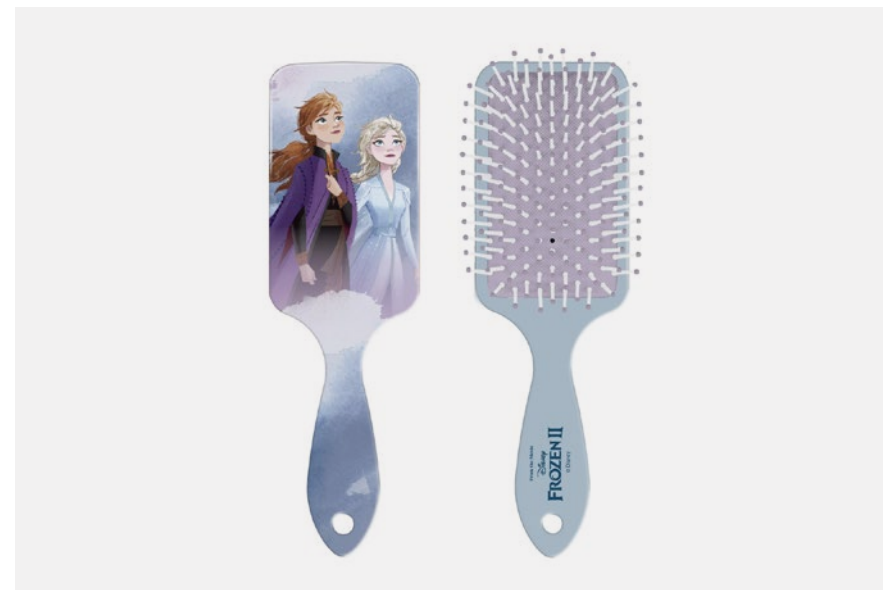

2500001854 - PACKx24 RECTANGULAR HAIR BRUSH FROZEN + PRINCESS
PACK x24 CEPILLO RECTANGULAR FROZEN + PRINCESS

KIDS AND TWEEN	SIZE	7 x 22 x 3 CM
	ASSORT- MENT	6-6 6-6
	PACK	1/2 PCS