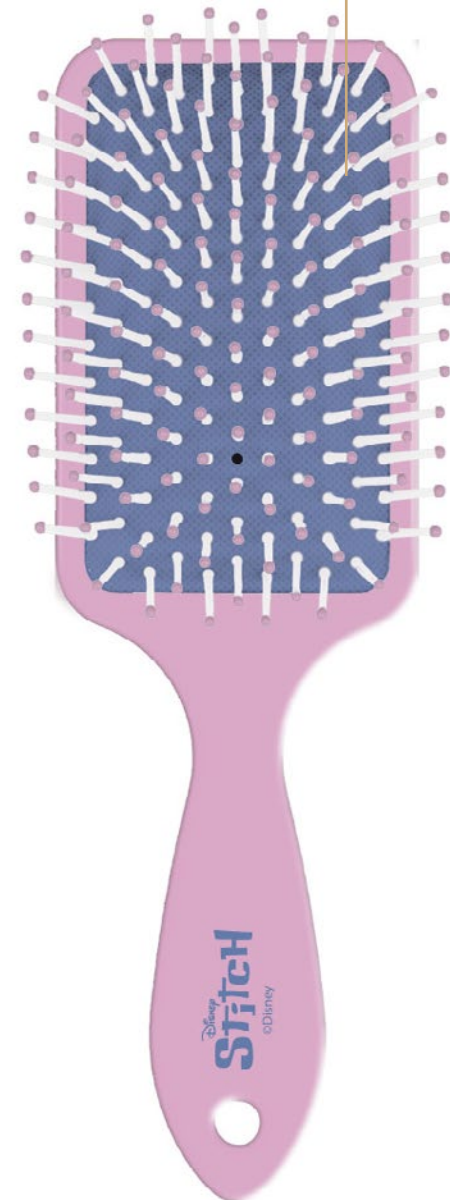

CEPILLO RECTANGULAR RECTANGULAR HAIR BRUSH

PACK x 4 DESIGNS

KID SIZE

COMPOSITION:
100% plastic ABS

MEASURES:
7 X 22 X 3 CM

PACKAGING:
WINDOW BOX: 3,5 x 22,5 x 7,5 CM

PACKING:

INNER
1 pcs

OUTER
2 pcs

Almohadilla acolchada premium con puas.
Premium soft pad with tooth.

Impresión en todo el frontal
Full print on frontal.