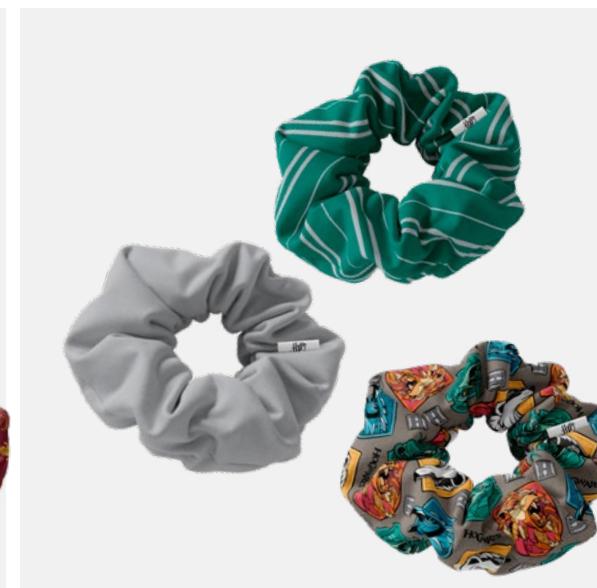

Minnie Mouse

MICKEY
MOUSE

ADULT	SIZE	10 CM			
	ASSORTMENT	4-4-4 4-4-4			
	PACK	1/4 PCS			

2500001840 - PACK x24 SCRUNCHIES HARRY POTTER
 PACK x24 COLETEROS DE TELA HARRY POTTER

ADULT	SIZE	12 CM
	ASSORTMENT	4-4-4 4-4-4
	PACK	1/4 PCS