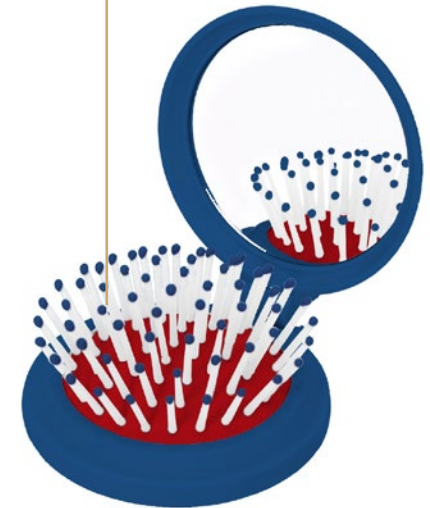

CEPILLO PLEGABLE CON ESPEJO

FOLDABLE BRUSH WITH MIRROR

PACK x 4 DESIGNS

ADULT SIZE

Cepillo plegable con espejo en una cara y almohadilla suave con puas en la otra.
Foldable hair brush with mirror and soft pad with tooth.

Impresión en todo el frontal
Full print on frontal.

COMPOSITION:
100% plastic ABS

MEASURES:
14 X 6,5 CM

PACKAGING:
WINDOW BOX

PACKING:

OUTER
24 pcs

2500001865 - PACK x24 DETANGLING HAIR BRUSH MICKEY&MINNIE
 PACK x24 CEPILLO DESESNREDANTE MICKEY&MINNIE