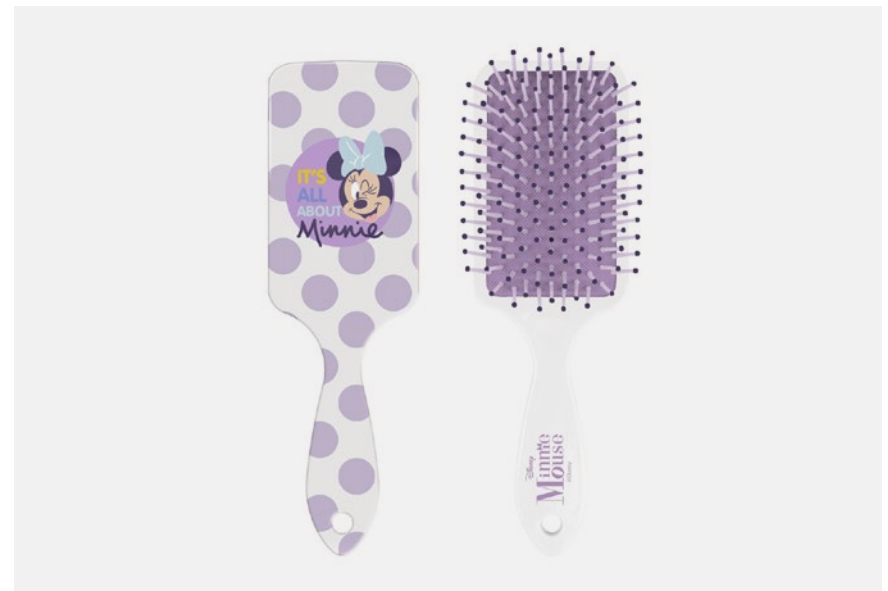

Almohadilla acolchada premium con puas.
Premium soft pad with tooth.

Impresión en todo el frontal
Full print on frontal.

2500001853 - PACK x24 RECTANGULAR HAIR BRUSH MINNIE
 PACK x24 CEPILLO RECTANGULAR MINNIE

Minnie Mouse

KIDS AND TWEEN

SIZE	7 x 22 x 3 CM
ASSORTMENT	6-6 6-6
PACK	1/2 PCS

KIDS ACCESSORIES

2500001854 - PACKx24 RECTANGULAR HAIR BRUSH FROZEN + PRINCESS
 PACK x24 CEPILLO RECTANGULAR FROZEN + PRINCESS