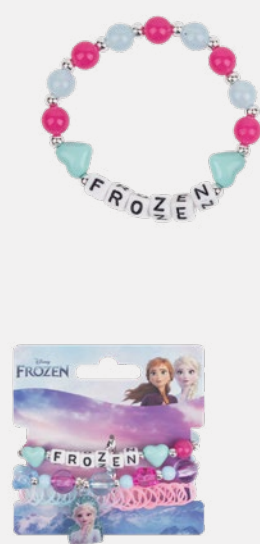

2500002200