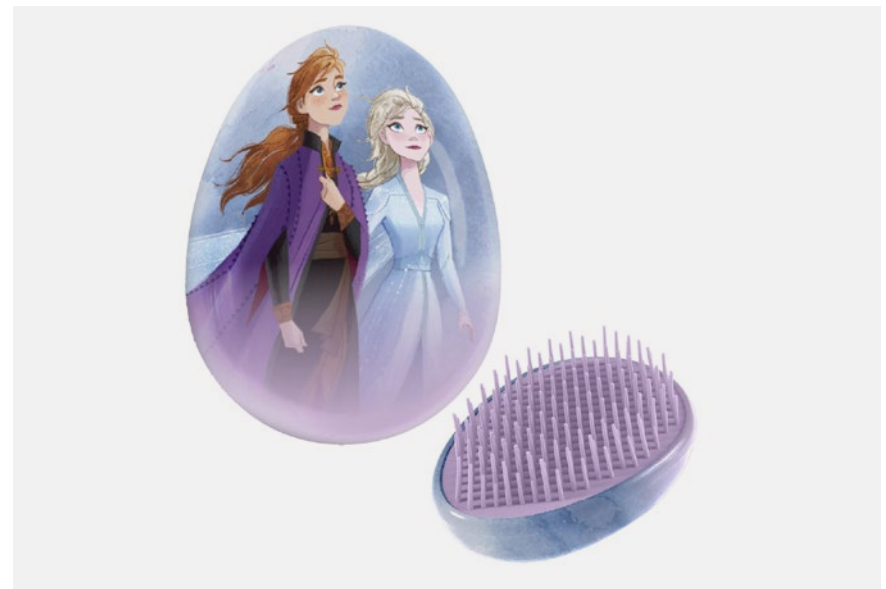

2500001872 - PACK x24 DETANGLING HAIR BRUSH PRINCESS + FROZEN
PACK x24 CEPILLO DESENREDANTE PRINCESAS + FROZEN

KIDS AND TWEEN

SIZE	9 x 6,5 CM
ASSORTMENT	6-6 6-6
PACK	1/2 PCS

KIDS ACCESSORIES