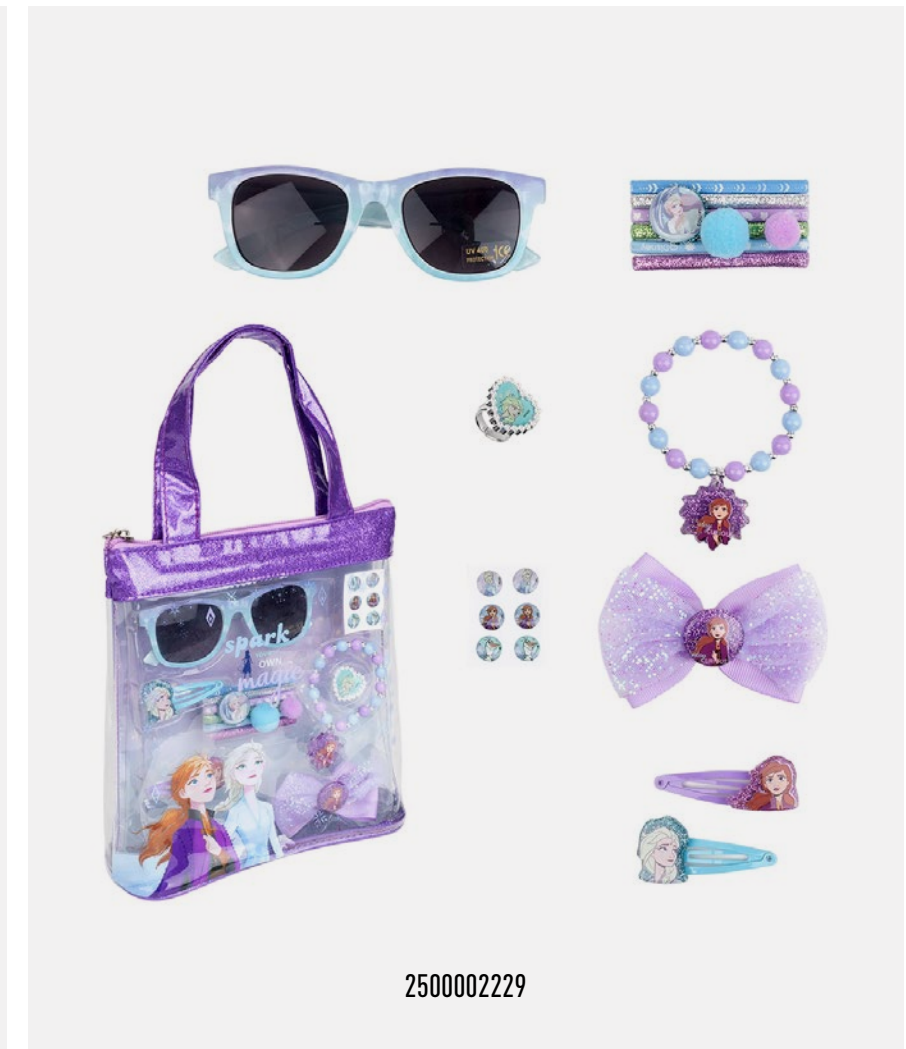

BEAUTY SET HAND BAG SUNGLASSES + HAIR ACCESSORIES

KIDS AND TWEEN	SIZE	26 x 20 x 5,5 CM
	PACK	1 / 24 PCS