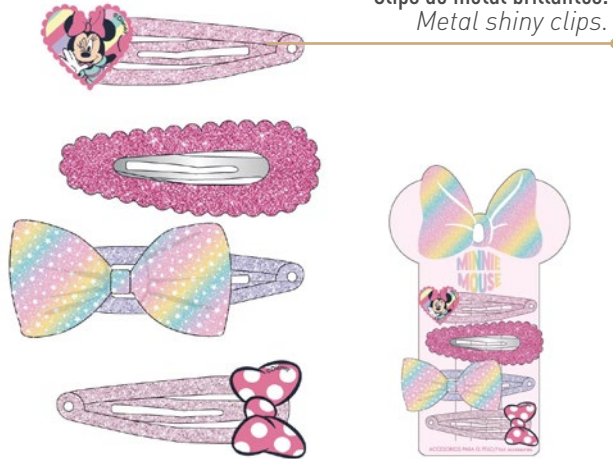

Diadema con lazo decorativo y abalorio de personaje.
Hair band with decorative bow and character charm.

Pulsera y collar elástico con abalorios, fácil de colocar.
Elastic necklace and bracelet with charms, easy to put on.

PACKING:

Clips de metal brillantes.
Metal shiny clips.

6 coleteros elásticos. No contiene piezas metálicas en la parte trasera.
6 colored hair ties. It does not contain metal parts on the back.

2 abalorios decorativos.
Two decorative charms

Diadema con orejas de Minnie brillantes y lazo decorativo.
Hair band with glitter Minnie ears and decorative bow.

INNER **OUTER**
 6 pcs 48 pcs

Lazos decorativo con clip.
Decorative bow with clip.

2 coletero con abalorio de personaje.
2 scrunchies with character charm.