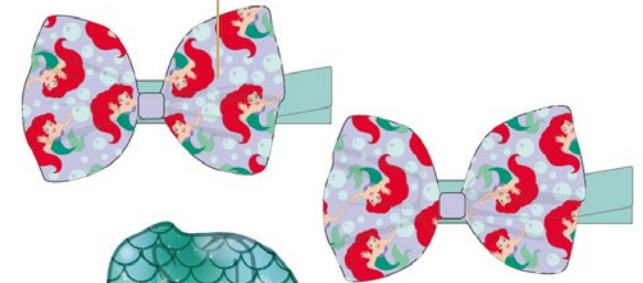

PACKING:

Clips de metal brillantes.
Metal shiny clips.

6 coleteros elásticos. No contiene
piezas metálicas en la trasera.
6 colored hair ties. It does not
contain metal parts on the back.

2 abalorios decorativos.
Two decorative charms

Diadema con orejas de Minnie
brillantes y lazo decorativo.
Hair band with glitter
Minnie ears and
decorative bow.

INNER 6 pcs
OUTER 48 pcs

Lazos decorativo con clip.
Decorative bow with clip.

2 coletero con abalorio
de personaje.
2 scrunchies with
character charm.