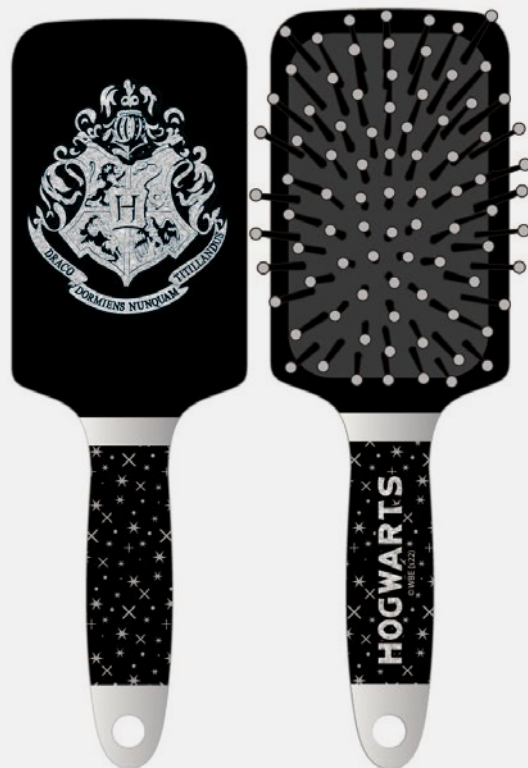

RECTANGULAR

Aplicación de PVC.
PVC application.

PREMIUM HAIR BRUSHES RECTANGULAR

TEEN & ADULT

SIZE

7 x 21x4
CM

PACK

6 / 24 PCS

2500002331

2500002332

ADULT ACCESSORIES

PREMIUM HAIR BRUSHES ROUNDED MODEL

TEEN & ADULT

SIZE

6,7 x 22
CM

PACK