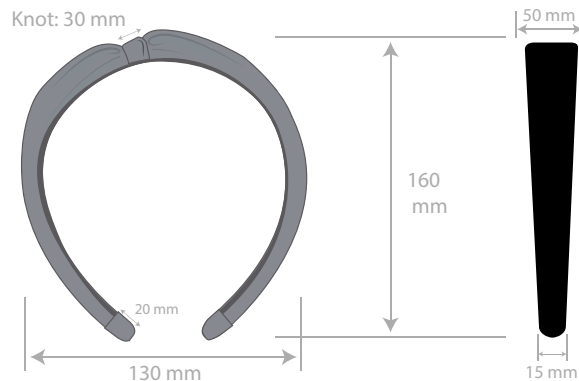

DIADEMAS DE TELA ESTAMPADAS

FULL PRINTED HAIR BAND

PACK x 6 DESIGNS

ADULT SIZE

COMPOSITION:

100% polyester

MEASURES:

HAIR BAND: 13 x 15 CM

WASHING CARE INSTRUCTIONS:

	Lavado a mano Hand wash
	No usar blanqueadores Not bleach products may be used.
	No secar en secadora. Do not tumble dry.
	No planchar Do not iron
	No lavar en seco. Do not Dryclean.