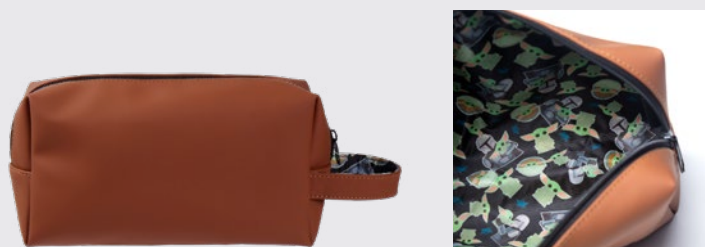

TOILET BAG PU MODEL WITH HANDLE

ADULT

SIZE

21 x 11 x 7
CM

PACK

4/24 PCS

2100003691

2100003692