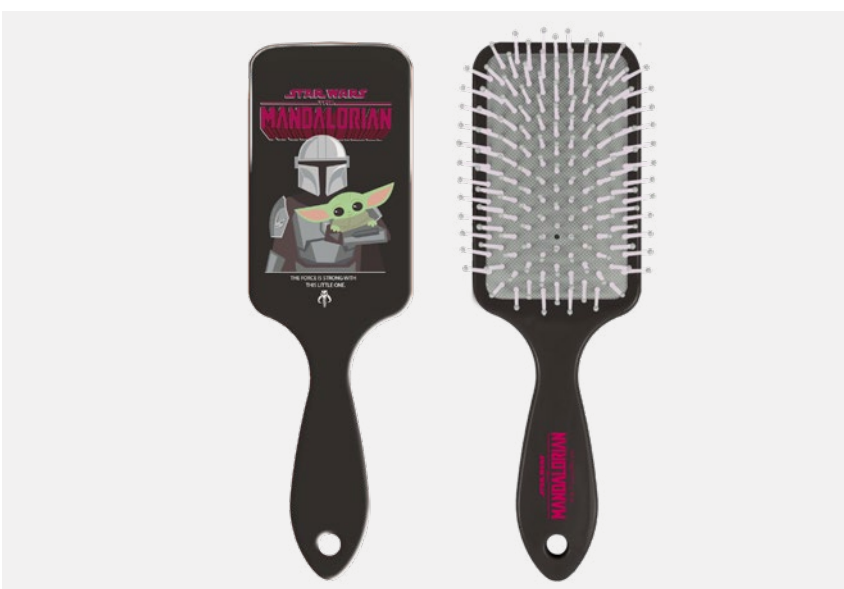

PACKING:

INNER
1 pcs

OUTER
2 pcs

Impresión en todo el frontal
Full print on frontal.

2500001856 - PACK x24 HAIRBRUSH MICKEY & MINNIE
 PACK x24 CEPILLOS MICKEY & MINNIE

Minnie Mouse

MICKEY
MOUSE

ADULT	SIZE	7 x 45 x 4 CM
	ASSORT- MENT	6-6 6-6
	PACK	1/2 PCS

2500001858 - PACK x24 HAIRBRUSH FRIENDS & WONDER WOMAN
 PACK x24 CEPILLOS WARNER

ADULT	SIZE	7 x 45 x 4 CM
	ASSORTMENT	6-6 6-6
	PACK	1/2 PCS

2500002021 - PACK x24 HAIRBRUSH MANDALORIAN
 PACK x24 CEPILLOS MANDALORIAN

ADULT	SIZE	7 x 45 x 4 CM
	ASSORTMENT	6-6 6-6
	PACK	1/2 PCS

CEPILLO PREMIUM DESENREDO

DETANGLING PREMIUM BRUSH

PACK x 4 DESIGNS

ADULT SIZE

Puas especiales de diferentes longitudes perfectas para desenredar el cabello.
3 different length of flexible bristles for a better detangling.