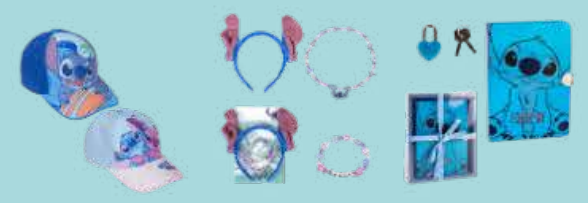

Disney  
**Stitch**

implantation  
**Stitch**

RETAIL  
**LAB** 

			
BACKPACK SCHOOL BIG 42 CM STITCH	POCKET SCHOOL STITCH	PENCIL CASE STITCH	KIDS BACKPACK 3D STITCH
ref. 2100005094	ref. 2100005099	ref. 2700001126	ref. 2100004751

		
SHORT SINGLE JERSEY STITCH T-SHIRT	SHORT SINGLE JERSEY STITCH T-SHIRT	SHORT SINGLE JERSEY STITCH T-SHIRT
ref. 2900002037	ref. 2900002167	ref. 2900002356

	
KIDS BACKPACK 3D STITCH	STITCH PEN STATIONERY SET
ref. 2100004751	ref. 2700000879

	
SPORTY TPR SOLE WITH STITCH LIGHTS	SPORTS PVC SOLE STITCH
ref. 2300006353	ref. 2300006465

		
HAIR ACCESSORIES CLIPS STITCH BOW	STITCH BOW HEADBAND HAIR ACCESSORIES	HAIR ACCESSORIES CLIPS STITCH BOW
ref. 2500002361	ref. 2500002365	ref. 2500002363

STITCH CAP <b>ref. 2200010115</b>	COSTUME JEWELLERY 3 PIECE PACK STITCH <b>ref. 2500002566</b>	DIARY BOX STITCH <b>ref. 2700000791</b>
--------------------------------------	---	--

SINGLE JERSEY KNITTED DRESS <b>ref. 2900002170</b>	FRENCH TERRY STITCH 2 PIECE SET <b>ref. 2900002047</b>
---	---